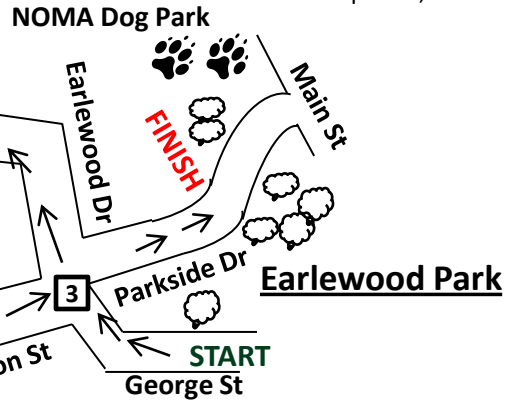

# See Spot Run 5K

Earlewood Park  
Columbia, SC 29201  
www.HumaneSC.org

**USA**  
TRACK & FIELD  
CERTIFIED COURSE

Measurement for USATF Certification by  
Ken Lowden RunOnSC@yahoo.com

**SC11035BS**

Effective April 28, 2011 to Dec. 31, 2021

Point	Location
START	102' 7" W of SCEG pole 288633 and even with house #1301 Entrance
Mile 1	67' 2" NE of SCEG pole 343958
Mile 2	In center of road and 19' 2" W of street sign post at Aiken & Park
Mile 3	8' 1" N of storm drain at park entrance
FINISH	11' 5" E of curb at N end of Sewer and in center of road

Not to Scale  
Not all cross streets are shown