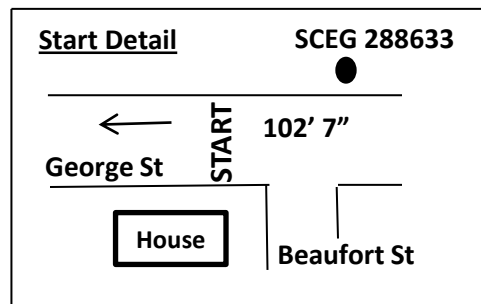

# See Spot Run 5K

Earlewood Park  
Columbia, SC 29201  
www.HumaneSC.org

**USA**  
TRACK & FIELD  
CERTIFIED COURSE

Measurement for USATF Certification by  
Ken Lowden RunOnSC@yahoo.com

**SC11035BS**

Effective April 28, 2011 to Dec. 31, 2021

Point	Location
START	102' 7" W of SCEG pole 288633 and even with house #1301 Entrance
Mile 1	67' 2" NE of SCEG pole 343958
Mile 2	In center of road and 19' 2" W of street sign post at Aiken & Park
Mile 3	8' 1" N of storm drain at park entrance
FINISH	11' 5" E of curb at N end of Sewer and in center of road

Not to Scale  
Not all cross streets are shown