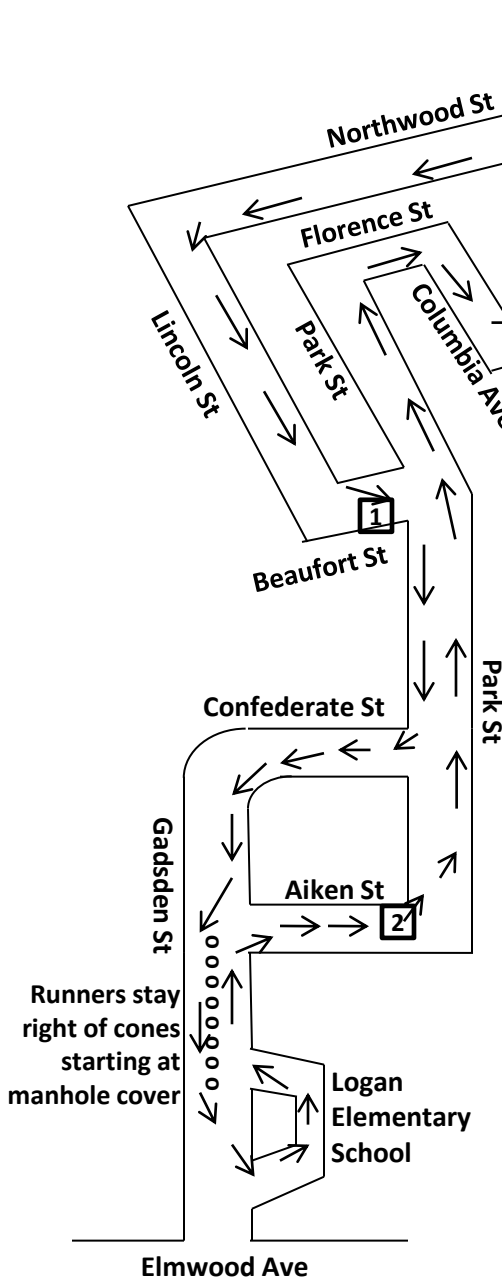

# See Spot Run 5K

Earlewood Park  
Columbia, SC 29201  
www.HumaneSC.org

**USA**  
TRACK & FIELD  
CERTIFIED COURSE

Measurement for USATF Certification by  
Ken Lowden RunOnSC@yahoo.com

**SC11035BS**

Effective April 28, 2011 to Dec. 31, 2021

Point	Location
START	102' 7" W of SCEG pole 288633 and even with house #1301 Entrance
Mile 1	67' 2" NE of SCEG pole 343958
Mile 2	In center of road and 19' 2" W of street sign post at Aiken & Park
Mile 3	8' 1" N of storm drain at park entrance
FINISH	11' 5" E of curb at N end of Sewer and in center of road

Not to Scale  
Not all cross streets are shown