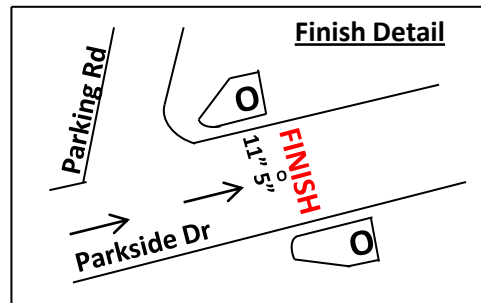

# See Spot Run 5K

Earlewood Park  
Columbia, SC 29201  
www.HumaneSC.org

**USA**  
TRACK & FIELD  
CERTIFIED COURSE

Measurement for USATF Certification by  
Ken Lowden RunOnSC@yahoo.com

**SC11035BS**

Effective April 28, 2011 to Dec. 31, 2021

Point	Location
START	102' 7" W of SCEG pole 288633 and even with house #1301 Entrance
Mile 1	67' 2" NE of SCEG pole 343958
Mile 2	In center of road and 19' 2" W of street sign post at Aiken & Park
Mile 3	8' 1" N of storm drain at park entrance
FINISH	11' 5" E of curb at N end of Sewer and in center of road

Not to Scale  
Not all cross streets are shown